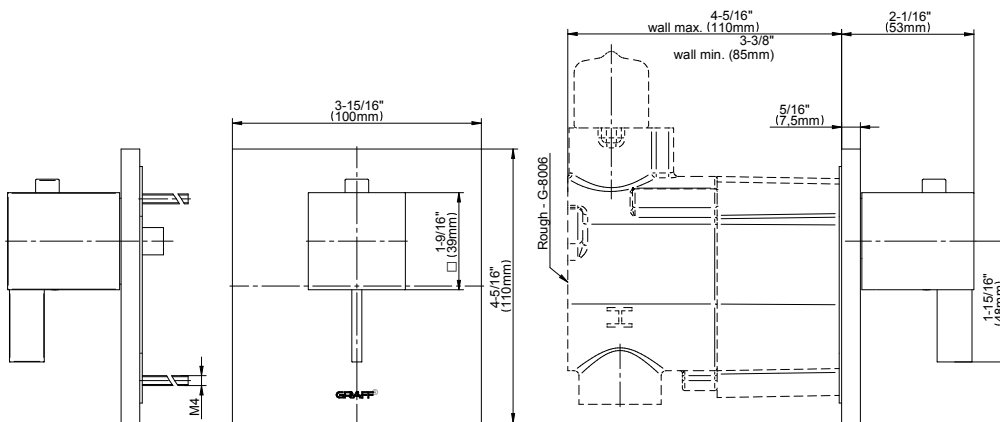

The measurements shown are for reference only. Products and specifications shown are subject to change without notice. Revised 5/2018.

www.graff-designs.com | phone: 800-954-4723